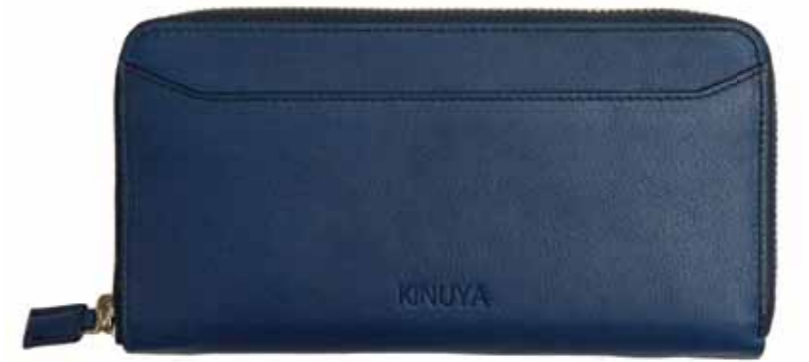

ITEM Ballpoint pen  
 COLOR ● Indigo  
 SIZE (W×H×D/mm) 25×165×15  
 MATERIAL Leather

ITEM Key ring  
 COLOR ● Indigo  
 SIZE (W×H×D/mm) 30×155×10  
 MATERIAL Leather

ITEM Pen case  
 COLOR ● Indigo  
 SIZE (W×H×D/mm) 55×164×5  
 MATERIAL Leather

ITEM Pen case  
 COLOR ● Indigo  
 SIZE (W×H×D/mm) 47×165×20  
 MATERIAL Leather

ITEM Card case  
 COLOR ● Indigo  
 SIZE (W×H×D/mm) 108×67×7  
 MATERIAL Leather

ITEM Business Card case  
 COLOR ● Indigo  
 SIZE (W×H×D/mm) 105×78×18  
 MATERIAL Leather

ITEM wallet  
 COLOR ● Indigo / Tie dye  
 SIZE (W×H×D/mm) 200×104×24  
 MATERIAL Leather

ITEM Business Card case  
 COLOR ● Indigo / Tie dye  
 SIZE (W×H×D/mm) 105×78×18  
 MATERIAL Leather

ITEM wallet  
 COLOR ● Indigo  
 SIZE (W×H×D/mm) 200×104×24  
 MATERIAL Leather

ITEM Coin & Accessories case  
 COLOR ● Indigo  
 SIZE (W×H×D/mm) 78×84×7  
 MATERIAL Leather

ITEM Coin case  
 COLOR ● Indigo  
 SIZE (W×H×D/mm) 80×70×15  
 MATERIAL Leather